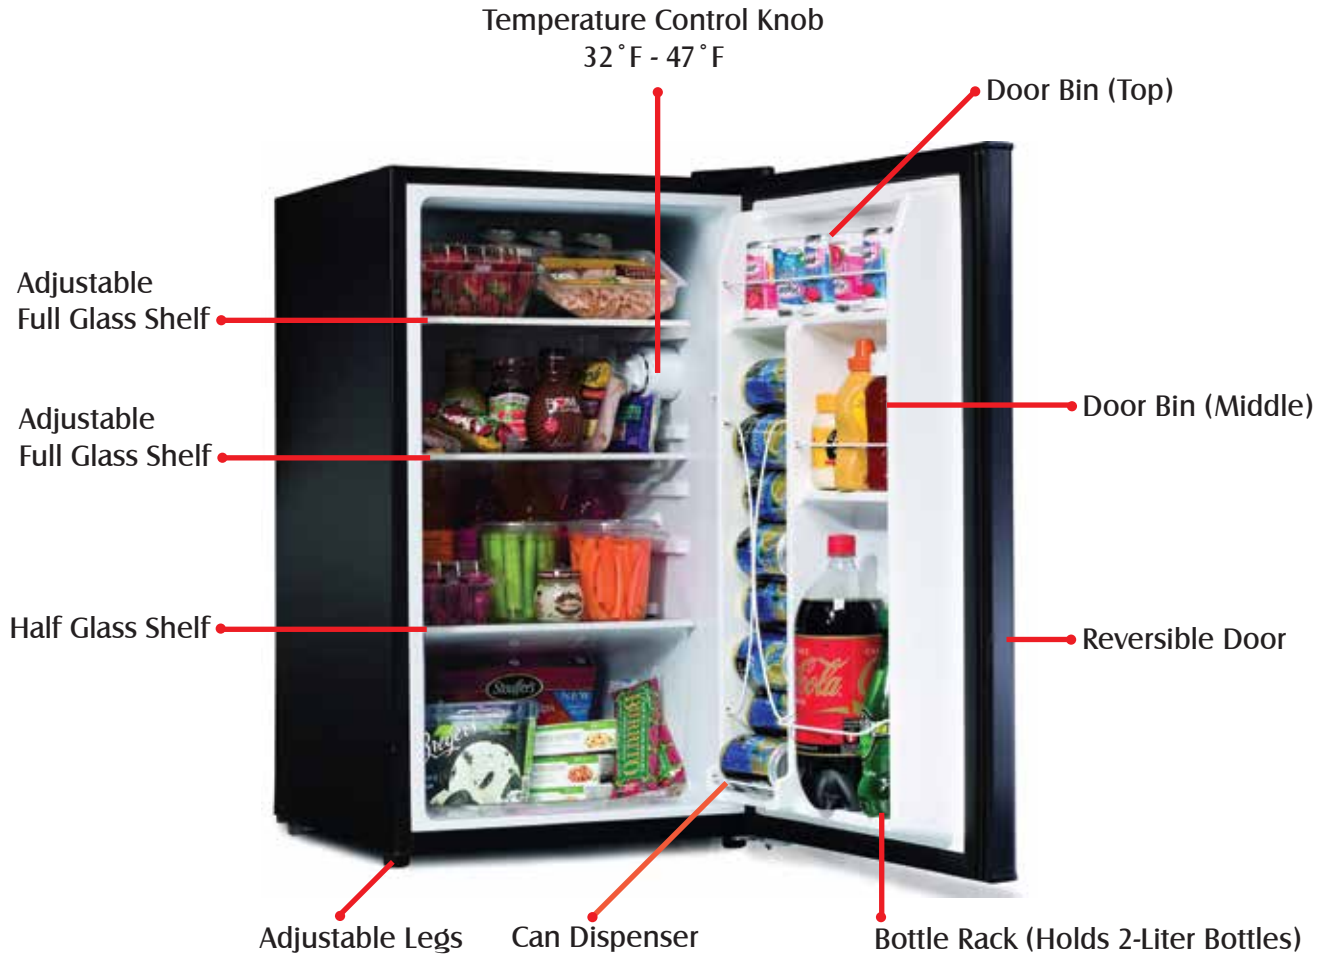

No Freezer

Mini Lodging Refrigerator

Interior Configuration That Suits Your Storage Needs

TR-35NFC-BK

3.5 Cu. Ft. Mini Refrigerator

Interior Light

Gross Weight: 59.4 lb.

Net Weight: 66.1 lb.

Shipping Dimensions: 20.28x22.64x34.25