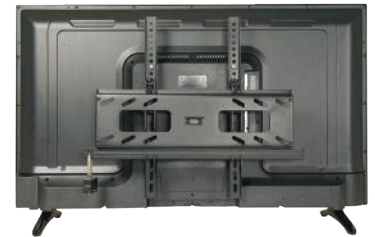

## 50" Pro:Idium Full-HD 1080P Hospitality TV

**NEW!**

### TTV-50S-BL

Tatung is supplying TVs again for the Lodging Industry. The 50" LED Commercial Pro:Idium TV provides USB cloning, volume limiter, initial channel and channel labeling functions. The TV is wall mountable so you can secure the TV and save space if needed. Guest remote is also included. **Tatung 50" Pro:Idium TV is compliant with Pro:Idium standard signal provided by cable and satellite TV provider.**

#### COMMERCIAL VALUES:

- Volume Limiter / Initial Volume
- USB Clone Programming
- Initial Channel Function
- IR Pass Thru
- Ultra-Slim Bezel
- FCC, UL, CEC Certification
- USB file play
- **Anti-Theft Wall Mount (optional)**
- VESA pattern
- Lockout controls
- AD splash
- Channel Remap
- Channel setting
- Last power mode
- Timer power off

Anti-Theft Wall Mount (optional)  
TWM-3255-LDG

Ultra-Slim Bezel